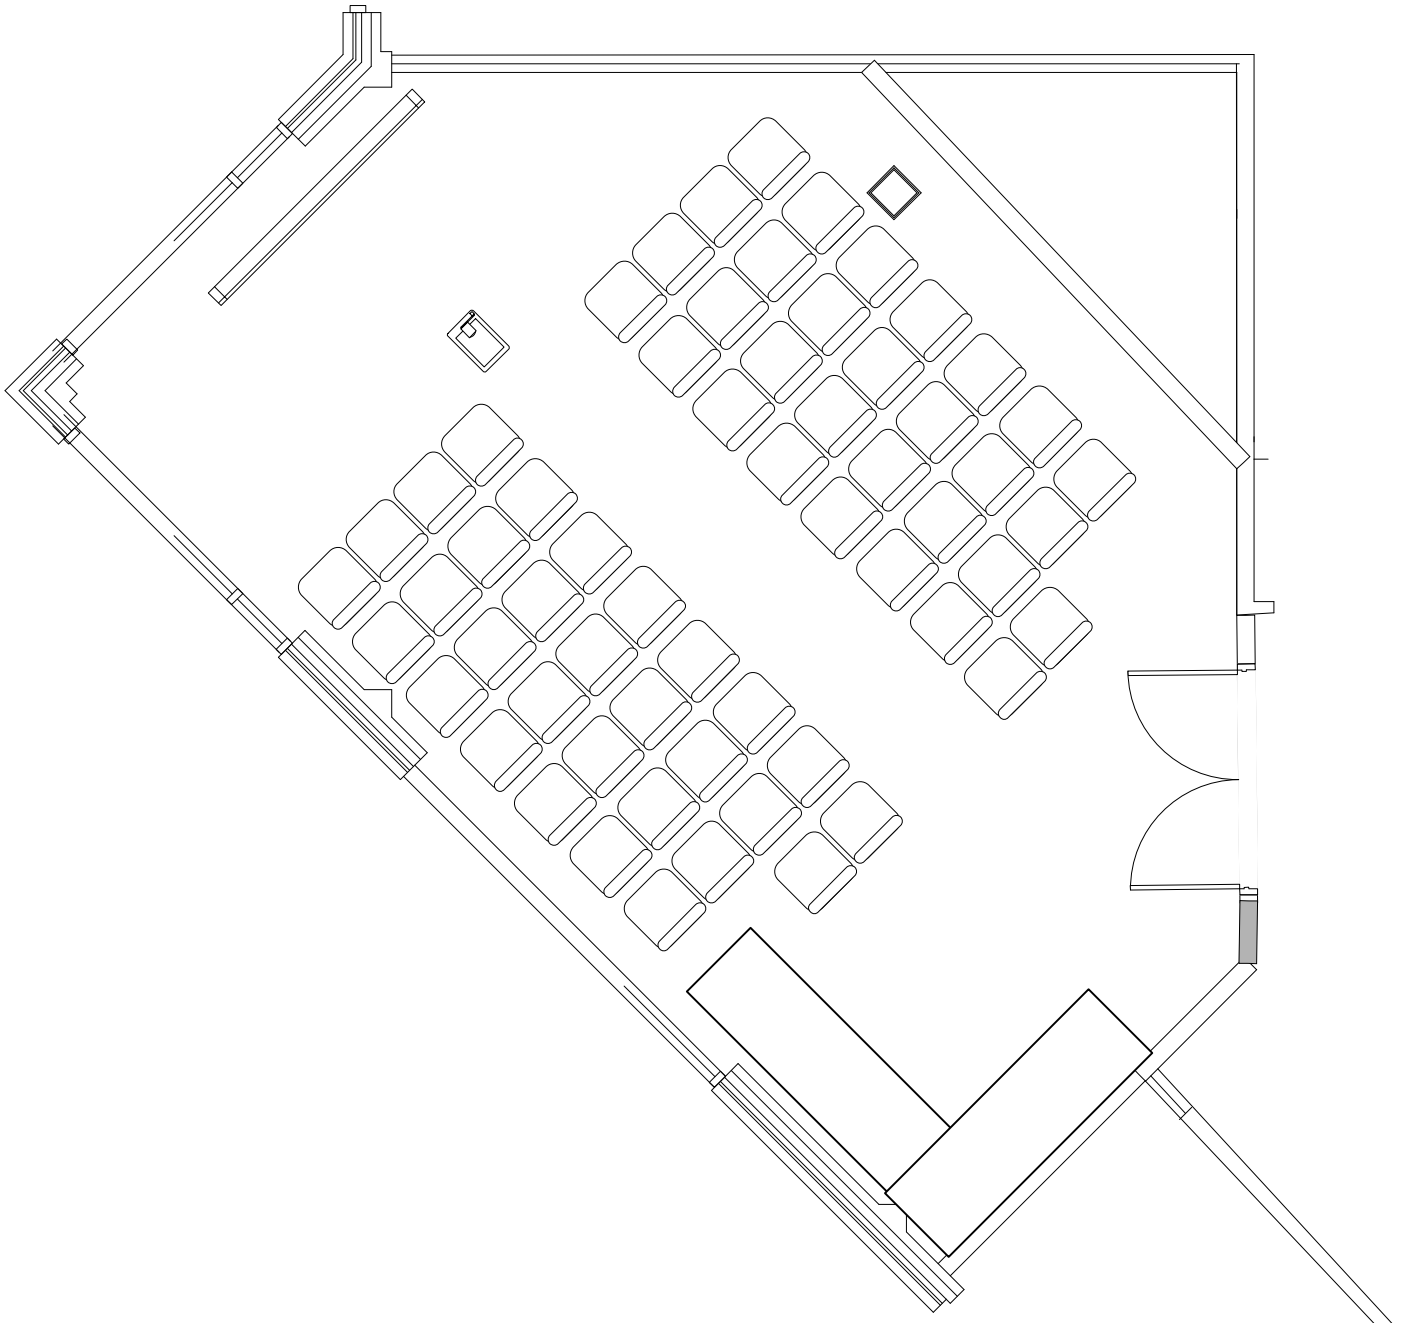

# **Muin Room**

Theater for 60 People

## Muin Room

670 sq ft