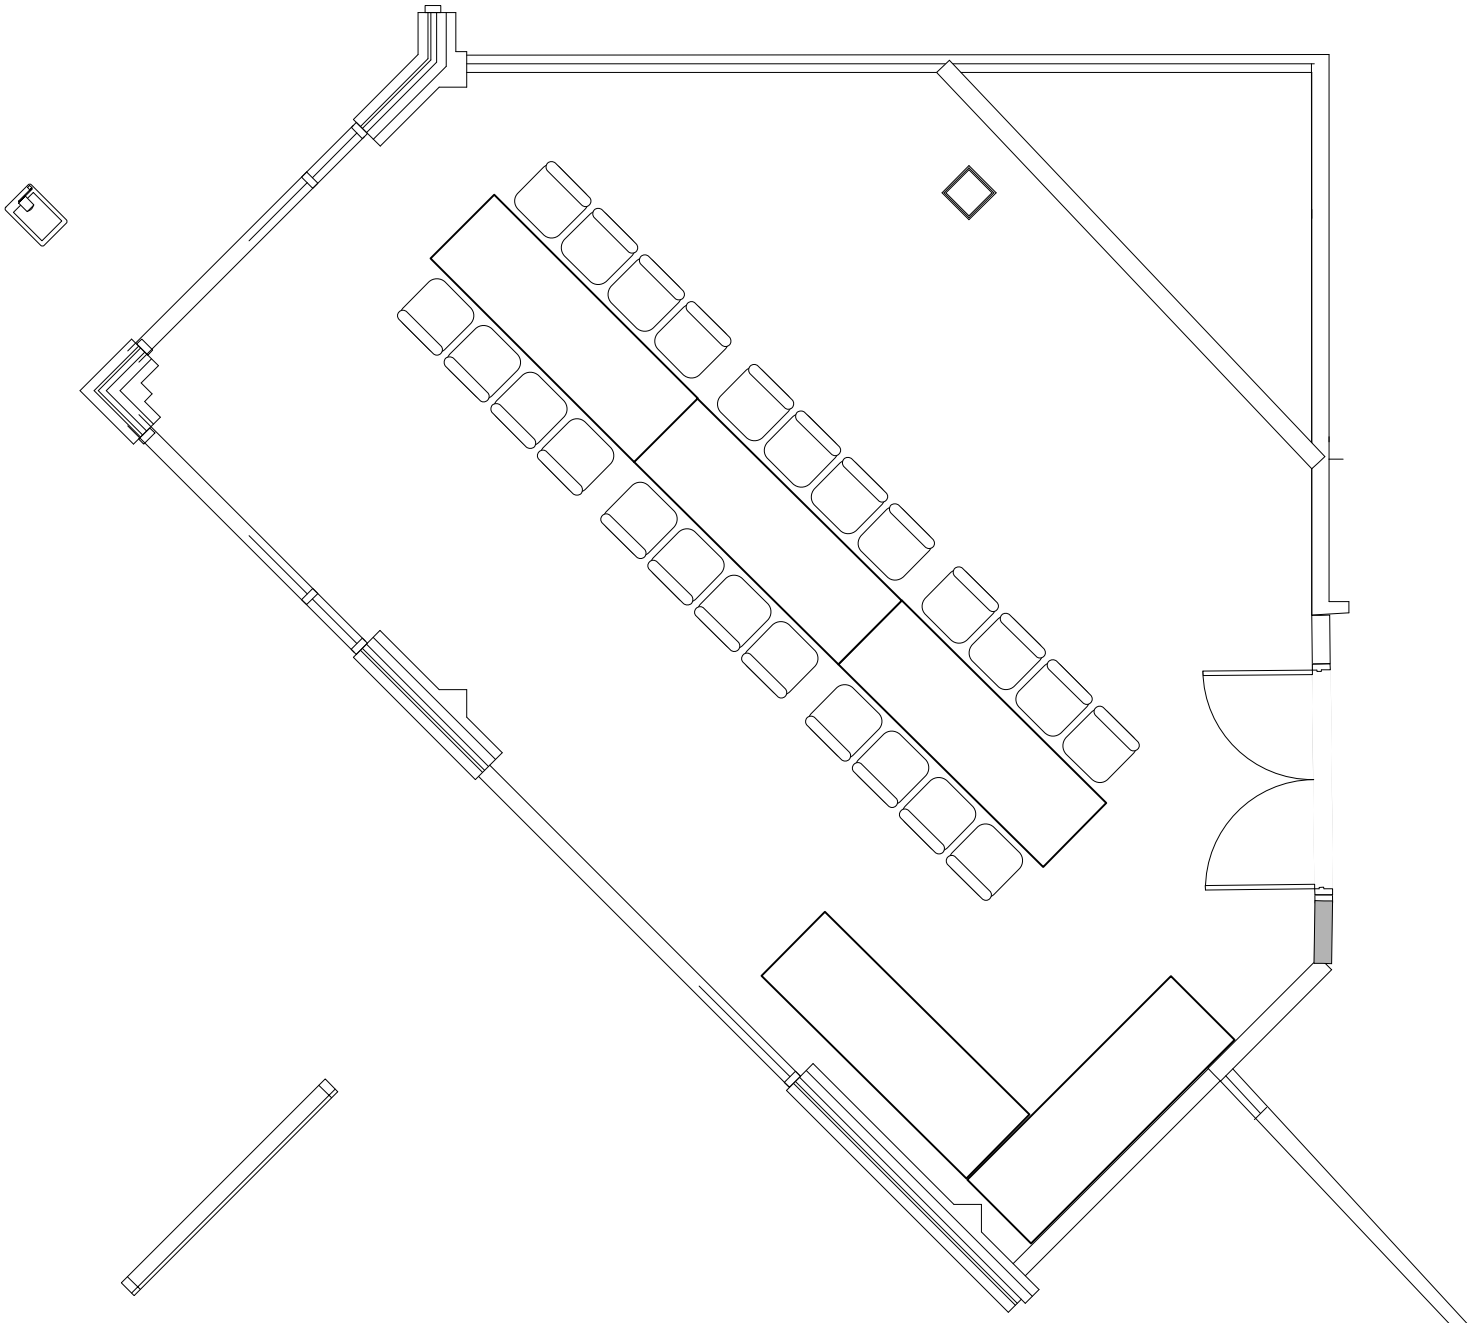

Membertou *Trade & Convention Centre*

Muin Room

Boardroom for 24 people

Membertou Trade & Convention Centre

Muin Room

670 sq ft