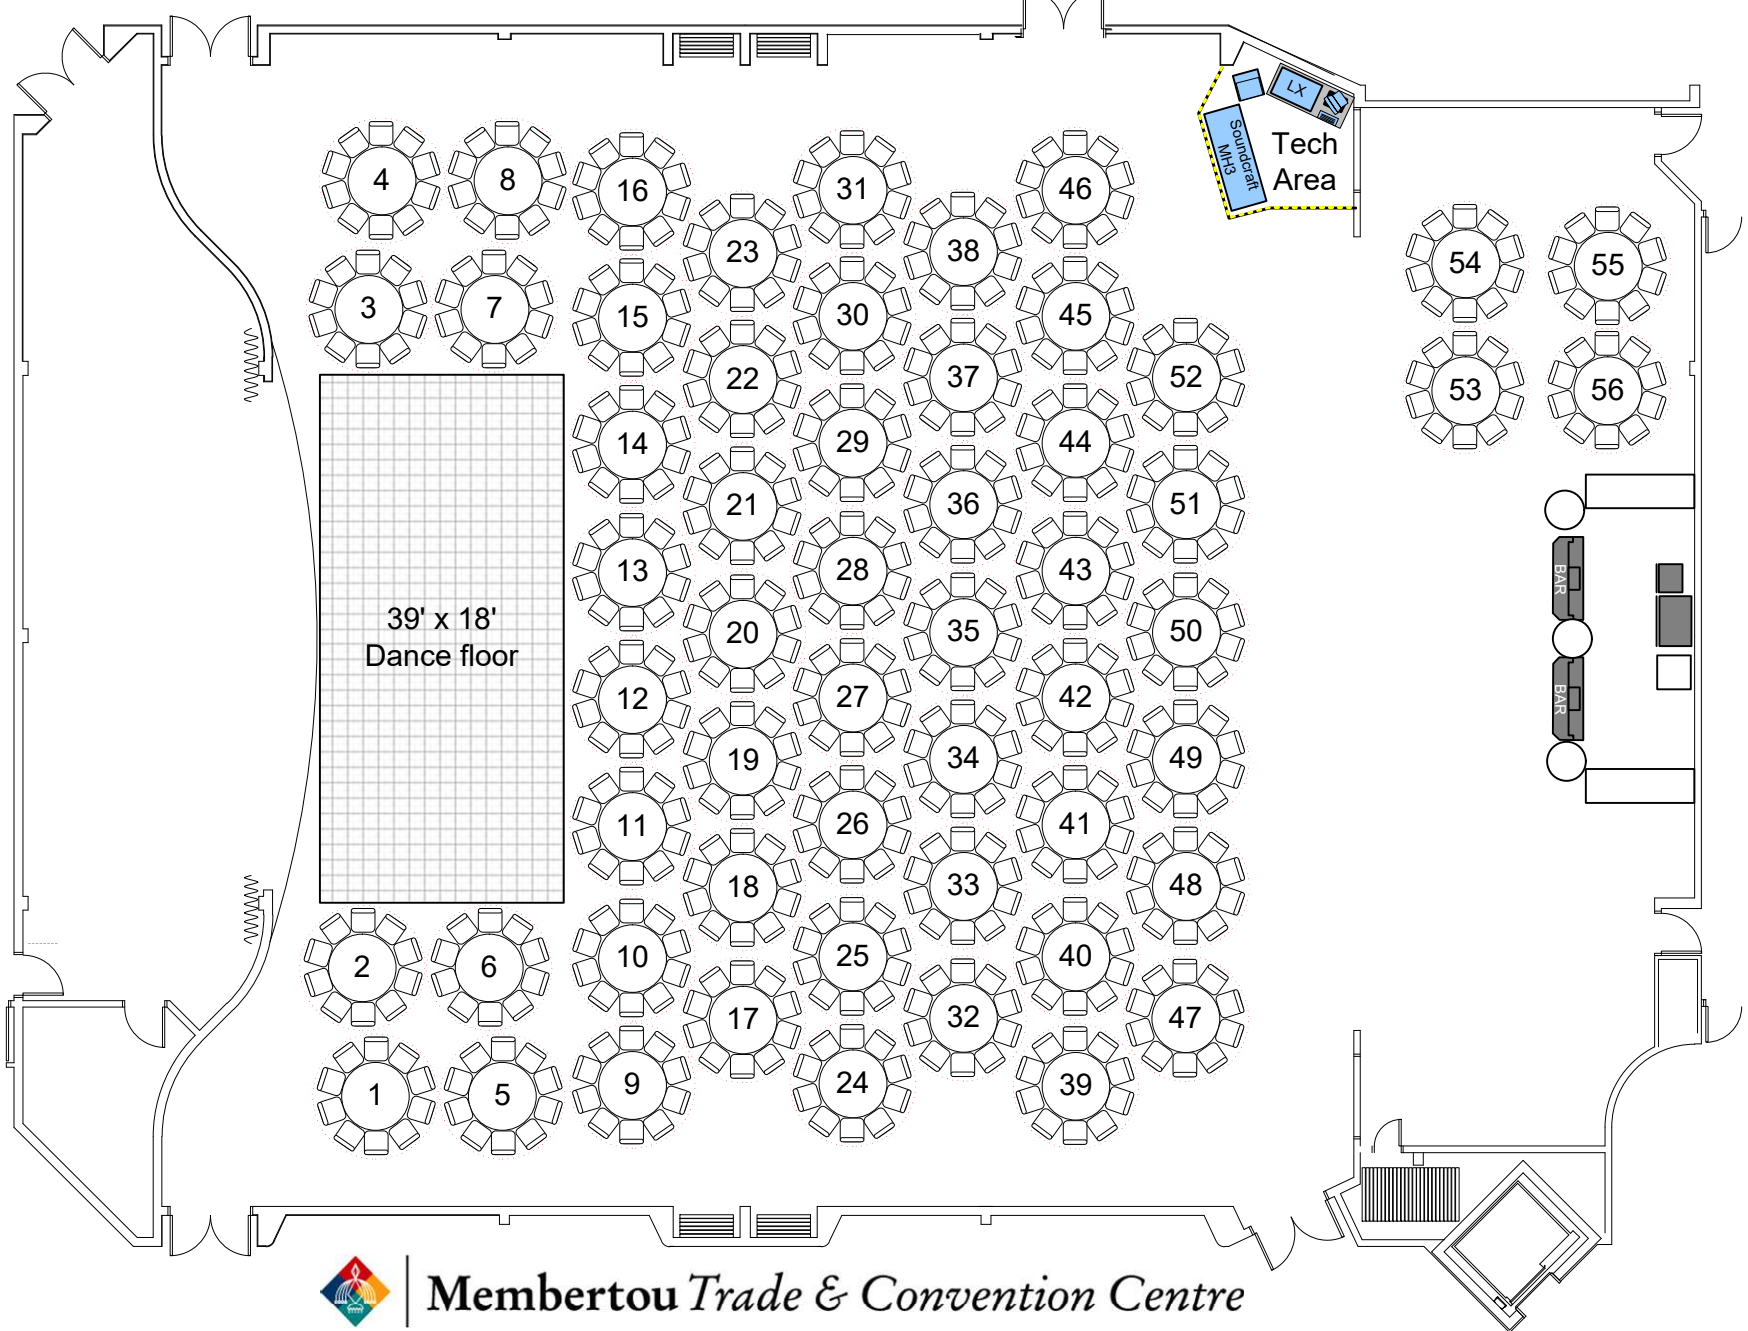

Main A,B,C,D Dance floor and full bar 560 people

56 tables of 10 = 560 seats

Membertou Trade & Convention Centre